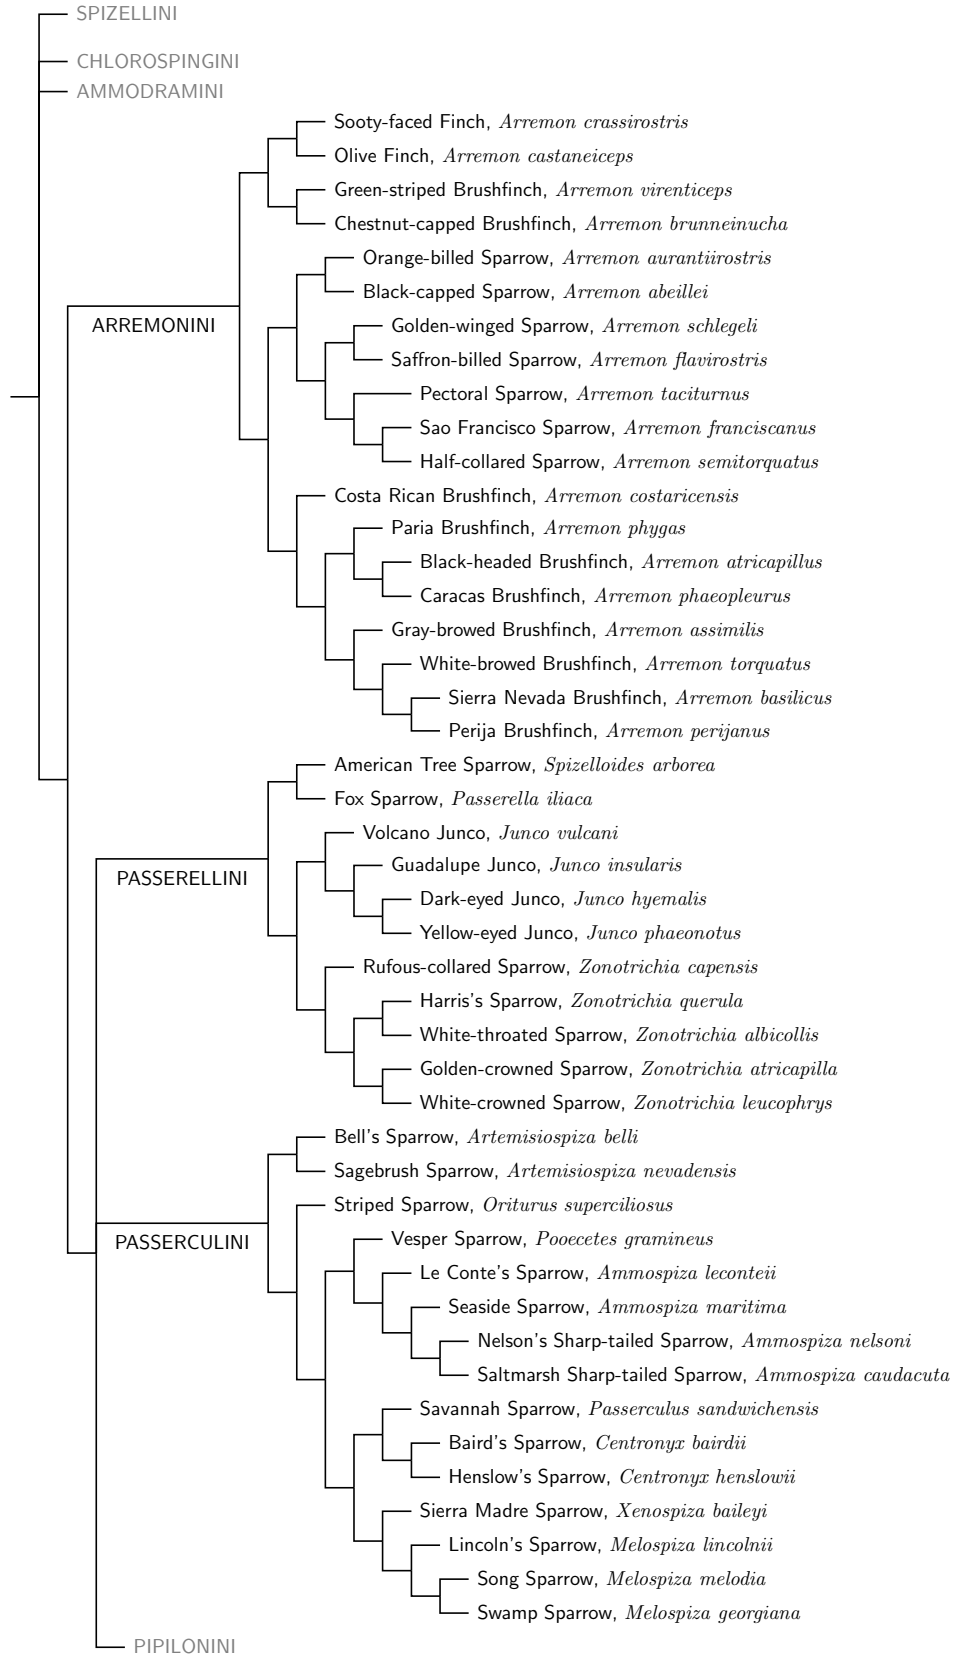

## Passerellidae I: Spizellini, Ammodramini & Chlorospingini

## Passerellidae II: Arremonini, Passerellini & Passerculini

### Passerellidae III: Pipilonini

**Antioquia Brushfinch, *Atlapetes blancae***

Sources: Klicka et al. (2014), **Spizellini**—Carson and Spicer (2003), Zink and Dittman (1993); **Ammodramini**—DaCosta et al. (2009), Zink and Avise (1990); **Chlorospingini**—Barker et al. (2013), García-Moreno et al. (2001), Weir et al. (2008). **Arremonini**—Cadena et al. (2007, 2010, 2011), Flórez-Rodríguez et al. (2011), Navarro-Sigüenza et al. (2008); **Passerellini**—Carson and Spicer (2003), Cicero and Koo (2013), Zink et al. (1991), Zink and Blackwell (1996). **Passerculini**—Klicka and Spellman (2007); **Pipilonini**—Barker et al. (2013), Cadena et al. (2007), DaCosta et al. (2009), Donegan et al. (2014a), Sánchez-González et al. (2015).