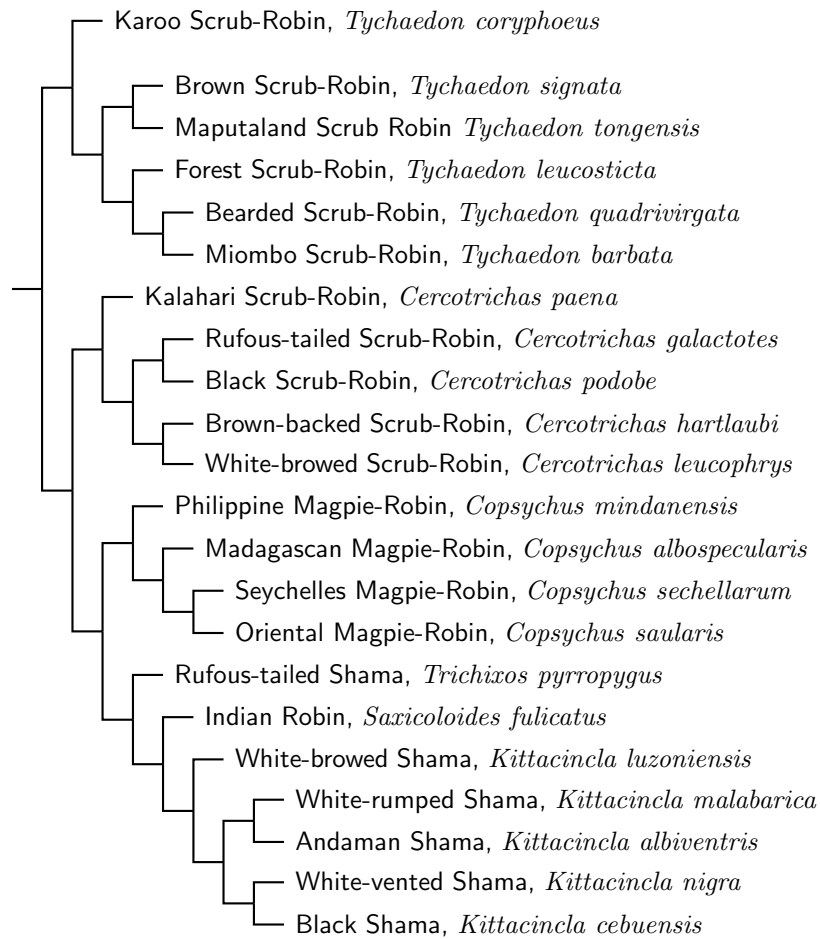

Copsychini: Scrub-Robins, Magpie-Robins, Shamas

Sources: Lim et al. (2010b), Ribeiro et al. (2014), Sangster et al. (2010), Sheldon et al. (2009), Voelker et al. (2014), Zuccon and Ericson (2010c).